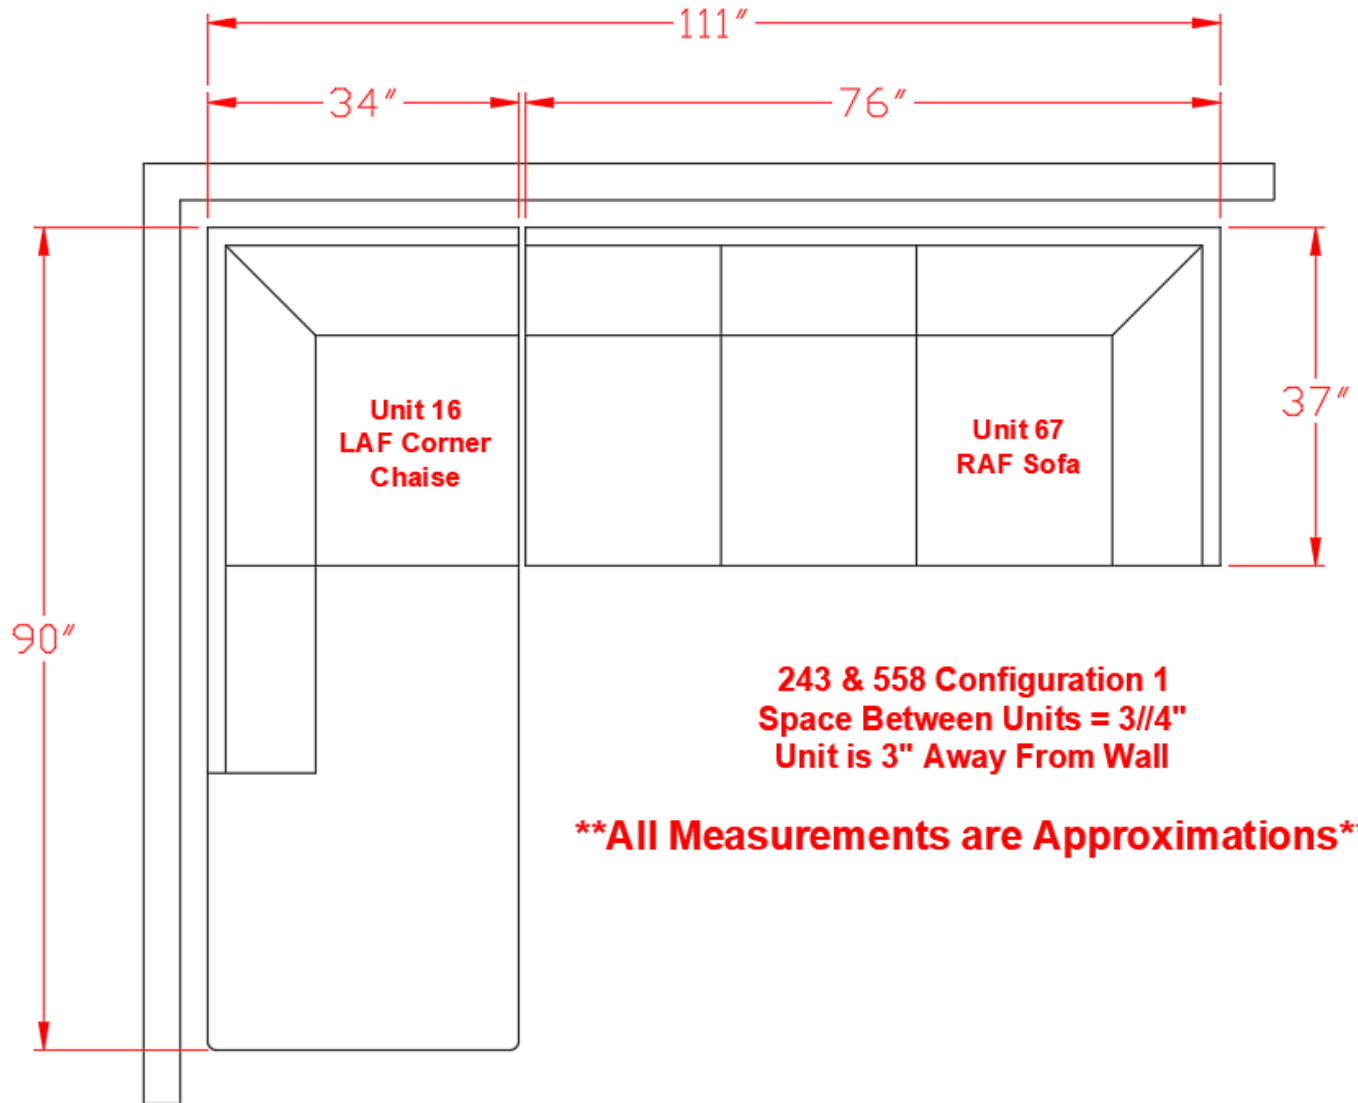

2430466

Call Out	Description
● (Red)	Blown Fiber
● (Yellow)	Cushion Chaise Pad - top Pad
● (Green)	Cushion Foam
● (Yellow)	KD Component
● (Light Blue)	Cover

Signature
DESIGN
BY **ASHLEY**®

499

400

361

46

433

170

Signature
DESIGN
BY **ASHLEY**®

**243 SECTIONAL
DIMENSIONS
2 PIECE
CONFIGURATION**

****All Measurements are Approximations****

**243 SECTIONAL
DIMENSIONS
2 PIECE
CONFIGURATION**