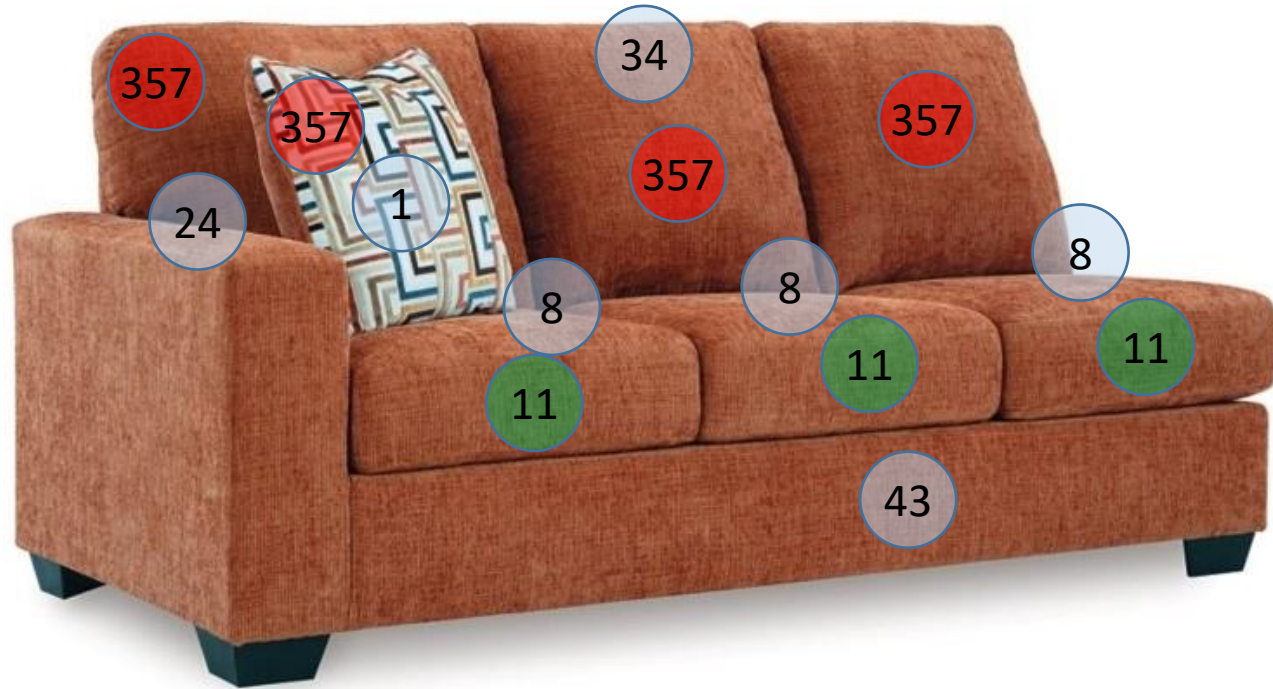

2430466

Call Out	Description
● (Red)	Blown Fiber
● (Yellow)	Cushion Chaise Pad - top Pad
● (Green)	Cushion Foam
● (Yellow)	KD Component
● (Light Blue)	Cover

Signature
DESIGN
BY **ASHLEY**®

499

400

361

46

433

170

Signature
DESIGN
BY **ASHLEY**®

**243 SECTIONAL
DIMENSIONS
2 PIECE
CONFIGURATION**

****All Measurements are Approximations****

**243 SECTIONAL
DIMENSIONS
2 PIECE
CONFIGURATION**