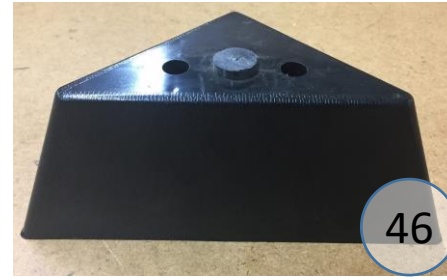

2430466

Call Out	Description
● (Red)	Blown Fiber
● (Yellow)	Cushion Chaise Pad - top Pad
● (Green)	Cushion Foam
● (Yellow)	KD Component
● (Light Blue)	Cover

Signature
DESIGN
BY **ASHLEY**®

499

400

361

46

433

170

Signature
DESIGN
BY **ASHLEY**®

**243 SECTIONAL
DIMENSIONS
2 PIECE
CONFIGURATION**

****All Measurements are Approximations****

**243 SECTIONAL
DIMENSIONS
2 PIECE
CONFIGURATION**